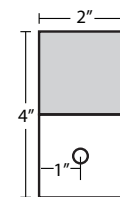

## PRODUCT FEATURES

- Rust free aluminum construction
- Available in two sizes:
- 79" for up to 20' cables
- 92" for up to 25' cables
- Universal design
- Keeps cables off the ground, minimizes cable wear
- Versatile mounting brackets
- Maintenance free bushings & cable
- Easy to install and maintain

**i** Some applications may require custom brackets.

Retractor views

Sliding Upper Bracket -  
w/threaded hole

Base Mount

Bottom Plate

## Specifications

Front

Side