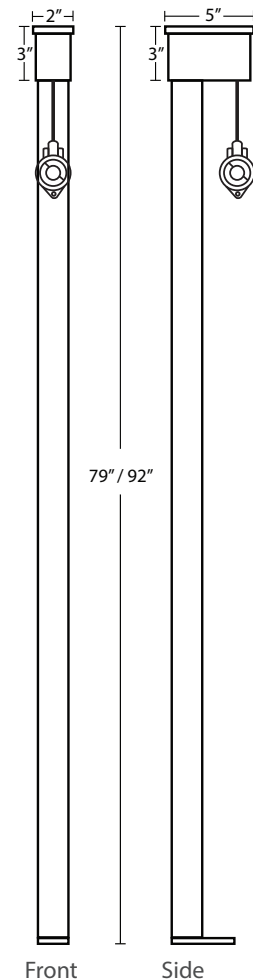

# EZ PULL RETRACTOR

Electric vehicle charger options

PART NUMBER: EVCS-EZPULL-79 /  
EVCS-EZPULL-92

## PRODUCT FEATURES

- Rust free aluminum construction
- Available in two sizes:
- 79" for up to 20' cables
- 92" for up to 25' cables
- Universal design
- Keeps cables off the ground, minimizes cable wear
- Versatile mounting brackets
- Maintenance free bushings & cable
- Easy to install and maintain

**i** Some applications may require custom brackets.

Retractor views

Sliding Upper Bracket -  
w/threaded hole

Base Mount

Bottom Plate

## Specifications

Front

Side