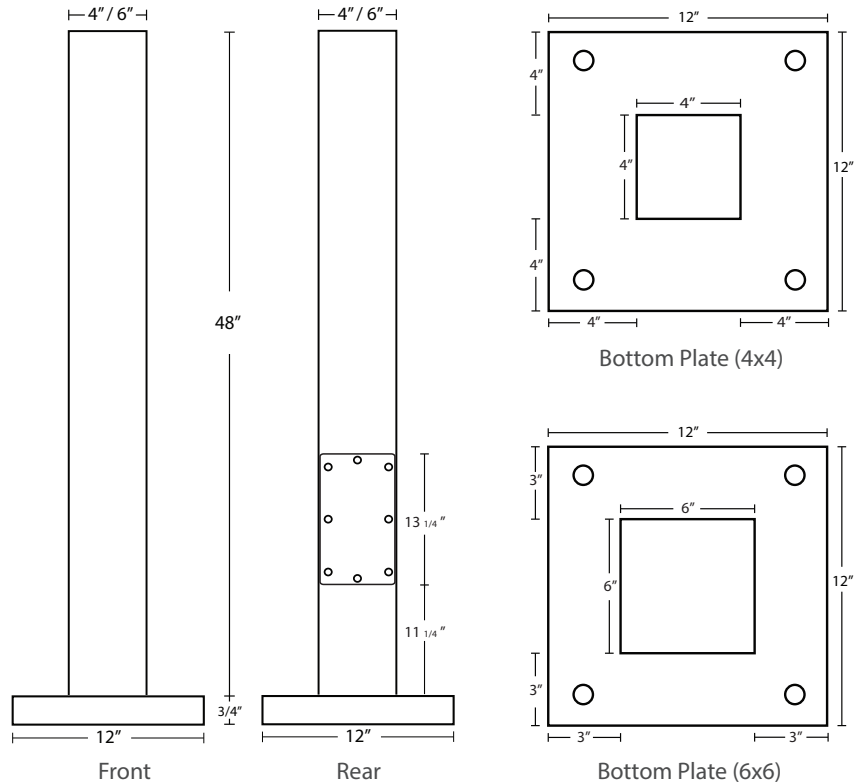

Contact

www.ejward.com/contact